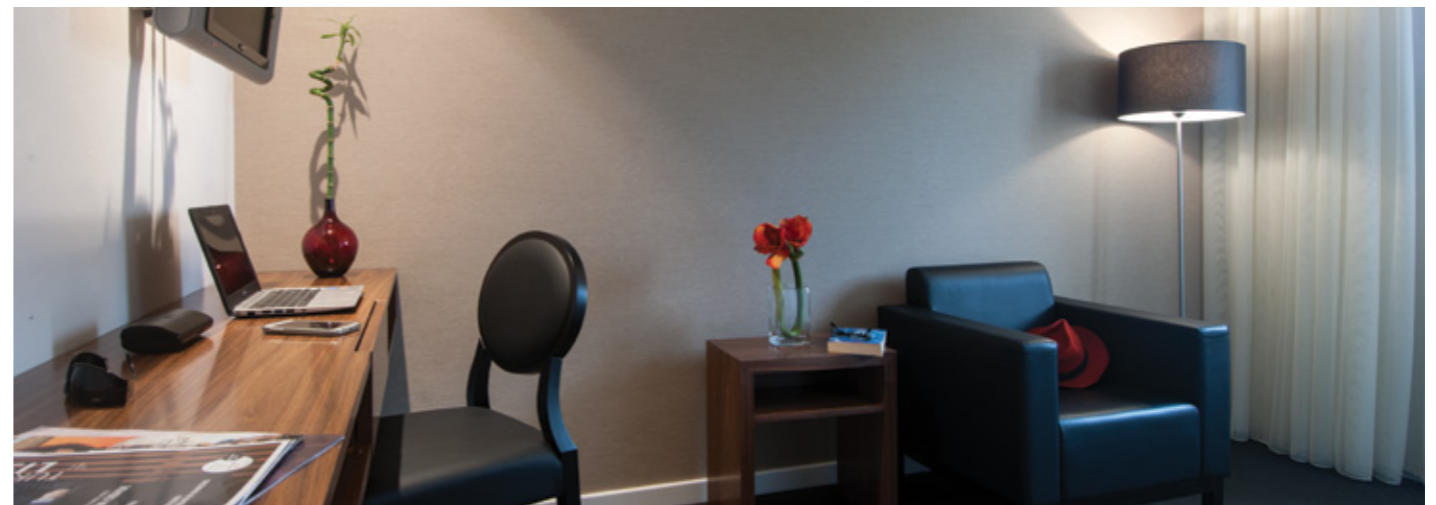

HOTEL REGINA
FÁTIMA HOTELS
★★★★