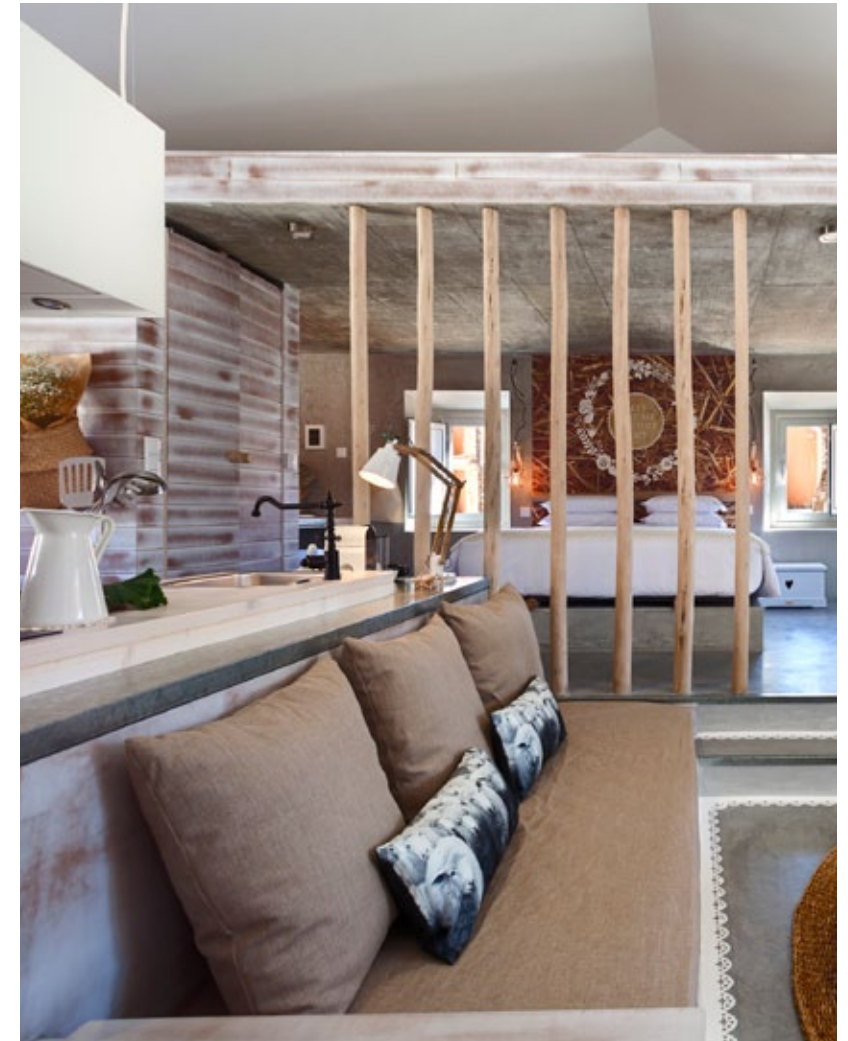

LUZ CHARMING HOUSES
CASAS DE CAMPO